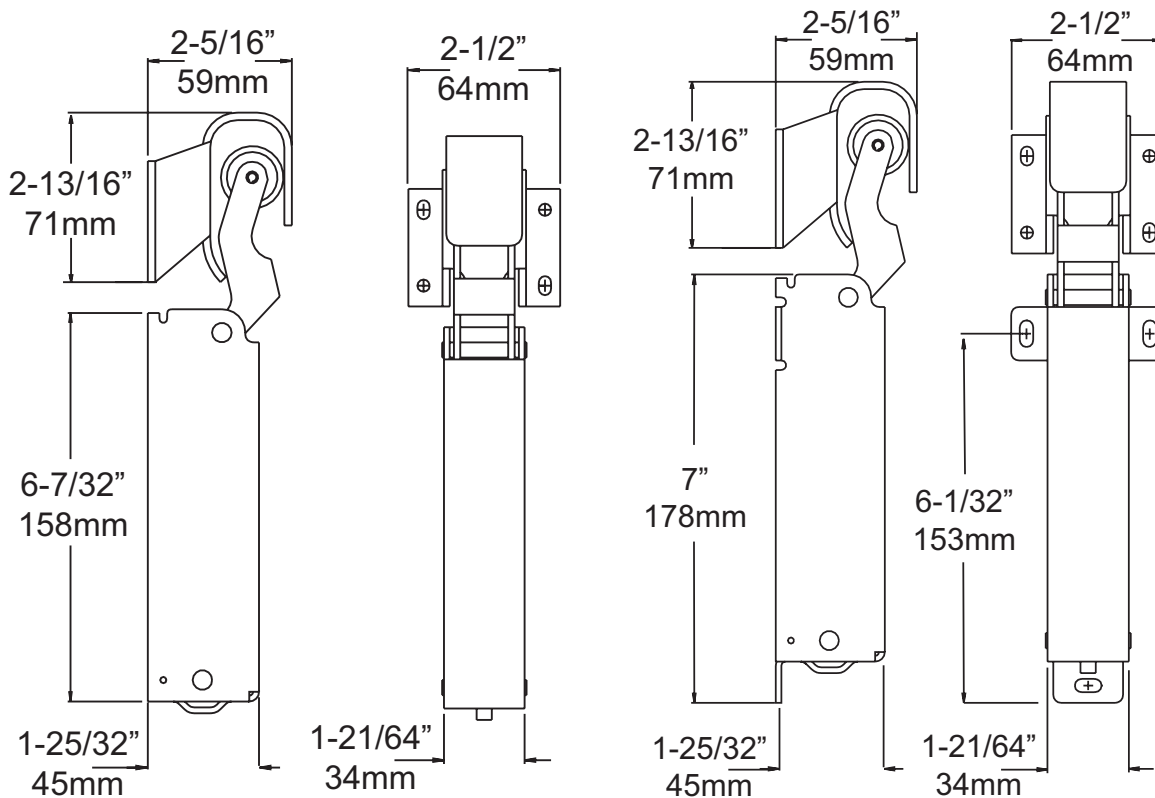

1094 SURECLOSE™ HYDRAULIC DOOR CLOSER

CONCEALED MOUNTING

EXPOSED MOUNTING

Model No.	Item	Finish	Wgt/Carton
1094000002	Closer, Exposed Mounting	Brushed Chrome	35 lb. (15.6kg)
1094000003	Closer, Exposed Mounting	Polished Chrome	35 lb. (15.6kg)
1094000012	Closer, Concealed Mounting	Brushed Chrome	35 lb. (15.6kg)
1094000013	Closer, Concealed Mounting	Polished Chrome	35 lb. (15.6kg)
1094S00003	Dual Closer, Exposed Mounting	Polished Chrome	35 lb. (15.6kg)
1094S00012	Dual Closer, Concealed Mounting	Brushed Chrome	35 lb. (15.6kg)
1094S00013	Dual Closer, Concealed Mounting	Polished Chrome	35 lb. (15.6kg)
1094000024	Hook for 1094 Flush (0.0mm)	Brushed Chrome	9.5 lb. (4.3kg)
1094000025	Hook for 1094 Flush (0.0mm)	Polished Chrome	9.5 lb. (4.3kg)
1094000028	Hook for 1094. 1-1/8" (28.6mm) Offset	Brushed Chrome	12.3 lb. (5.5kg)
1094000029	Hook for 1094. 1-1/8" (28.6mm) Offset	Polished Chrome	12.3 lb. (5.5kg)

PACKAGING: Closers and hooks packaged separately; 24 to a carton.