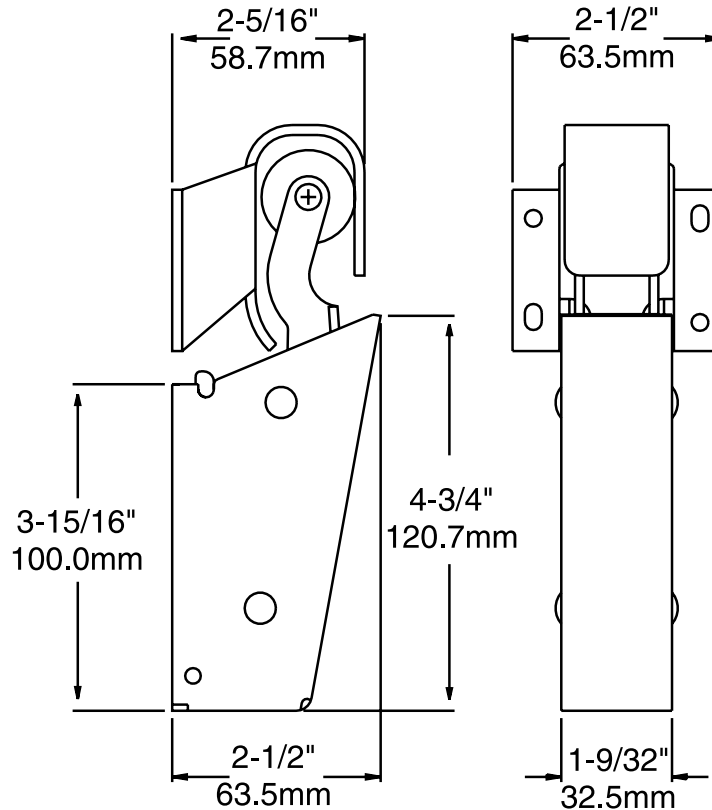

## 1095 SPRING ACTION DOOR CLOSER

Model No.	Item	Wgt/Carton
1095000013	Closer	30.0 lb (13.6 kg)
1094000025	Hook for 1095, Flush (0.0 mm)	9.5 lb. (4.3 kg)
1094000029	Hook for 1095, 1-1/8" (28.6 mm) Offset	12.3 lb. (5.5 kg)

PACKAGING: Closers and hooks packaged separately; 24 to carton.