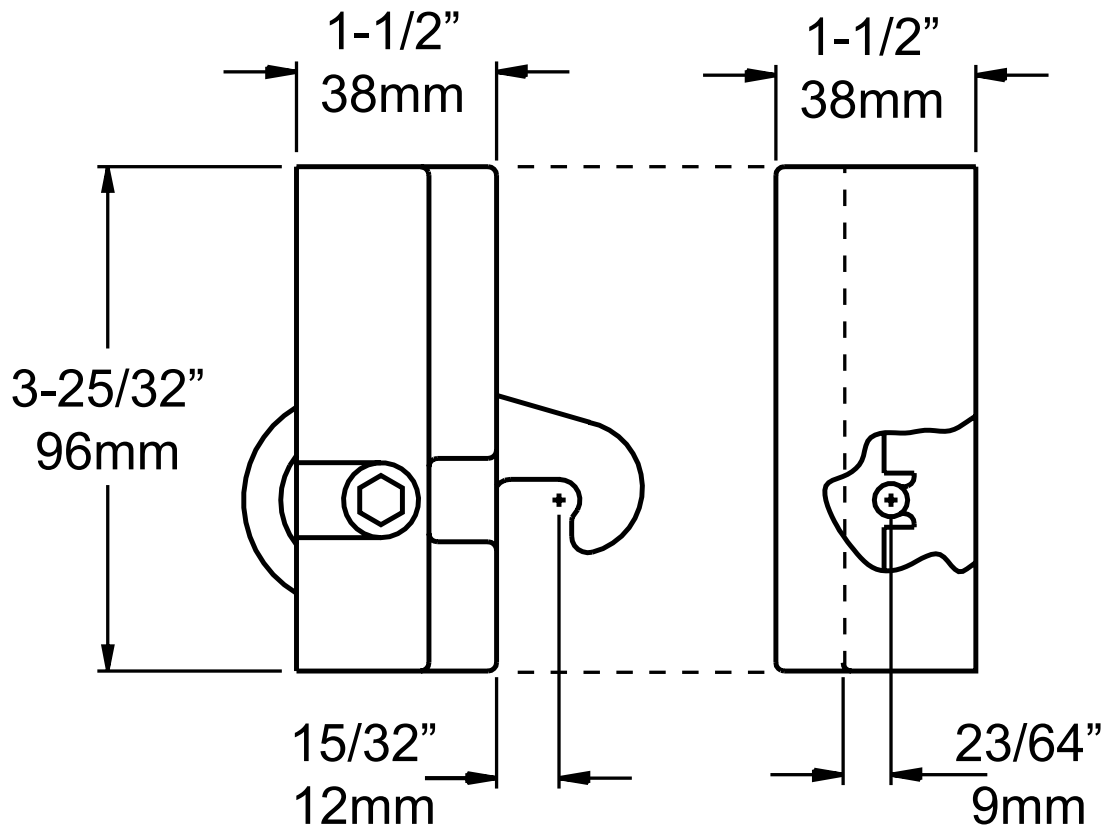

1152 SLAB FOAM PANEL FASTENER

Model No.	Item	Qty./Ctn.	Weight/Carton
1152000003	Fastener set 3" (76mm)	200	78 lb. (35kg)
1152000004	Fastener set 4" (102mm)	150	75 lb. (34kg)
1152000006	Fastener set 6" (152mm)	100	68 lb. (31kg)