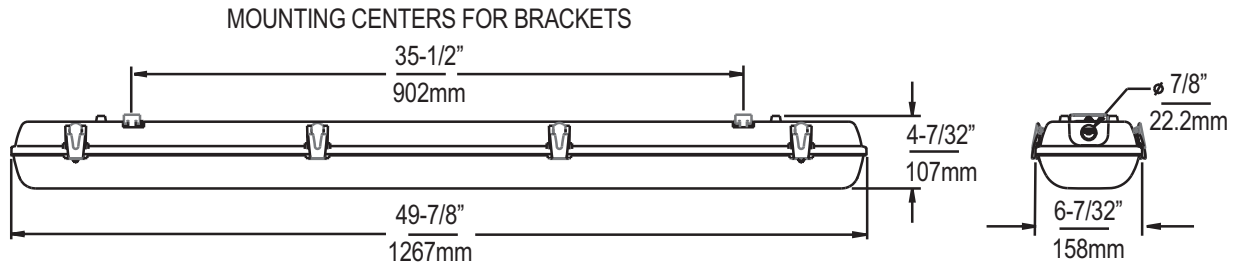

1810EZ FLUORESCENT FIXTURE

Model No.	Model Description
1810EZUV48L	Freezer Fixture, 48" (1219.2mm) Accepts (2) F54T5HO lamps (not included)
1810EZUV48LC	Cooler Fixture, 48" (1219.2mm) Accepts (2) F32T8 lamps (not included)
1810EZUV48LB	Freezer Fixture, 48" (1219.2mm) Includes (2) F54T5HO lamps.

LIGHT DISTRIBUTION ON FOLLOWING PAGE

1810EZ FLUORESCENT LIGHT DISTRIBUTION

1810EZ FREEZER LIGHT DISTRIBUTION

Height in Feet	Average FC for Single Fixture Over Indicated Area			
	8'x8'	12'x12'	16'x16'	20'x20'
5	81.2	63.5	50.1	40.4
6	61.4	50.0	40.8	33.6
7	47.7	40.3	33.7	28.3
8	38.1	33.0	28.2	24.2
9	31.0	27.4	24.0	20.8
10	25.7	23.1	20.5	18.1
11	21.6	19.7	17.8	15.9
12	18.4	17.0	15.5	14.0
13	15.8	14.8	13.6	12.4
14	13.8	13.0	12.0	11.1
15	12.1	11.4	10.7	9.9
16	10.7	10.2	9.6	8.9

1810EZ COOLER LIGHT DISTRIBUTION

Height in Feet	Average FC for Single Fixture Over Indicated Area			
	8'x8'	12'x12'	16'x16'	20'x20'
5	43.0	33.6	26.6	21.4
6	32.5	26.5	21.6	17.8
7	25.3	21.3	17.9	15.0
8	20.2	17.5	15.0	12.8
9	16.4	14.5	12.7	11.0
10	13.6	12.3	10.9	9.6
11	11.4	10.5	9.4	8.4
12	9.7	9.0	8.2	7.4
13	8.4	7.8	7.2	6.6
14	7.3	6.9	6.4	5.9
15	6.4	6.1	5.7	5.3
16	5.7	5.4	5.1	4.7