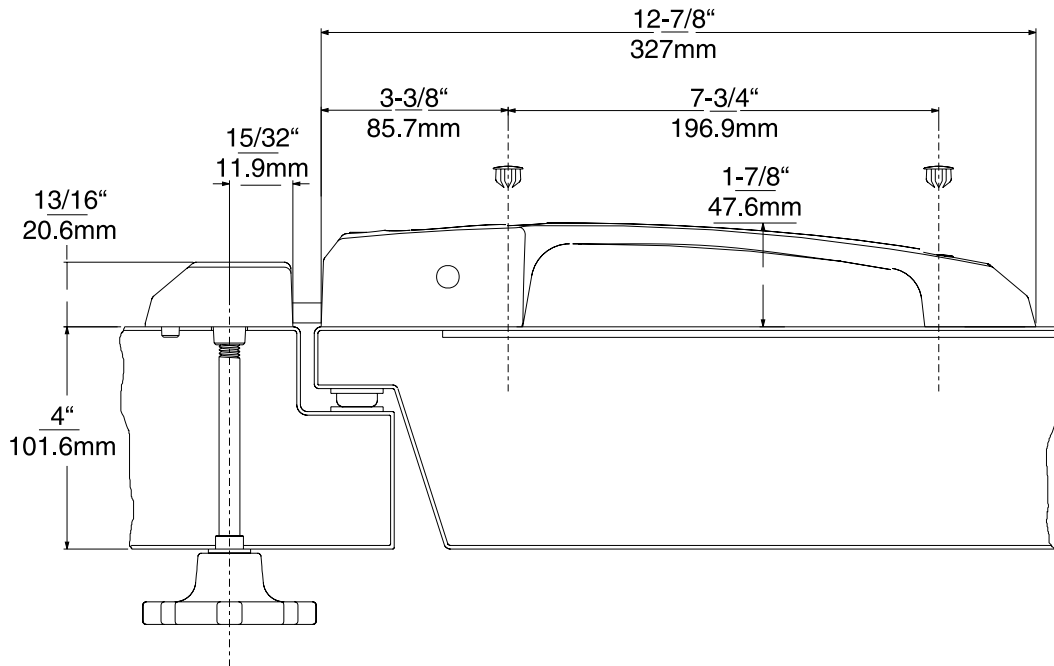

### 0027C DEADBOLT HANDLE LATCH

Model No.	Item	Finish	Quantity/ Carton	Approx. Weight/ Carton
0027C00004	Deadbolt Hvandle Latch	Polished Chrome	12	42 lb (19kg)
0027C00005	Deadbolt Handle Latch	Brushed Chrome	12	42 lb (19kg)