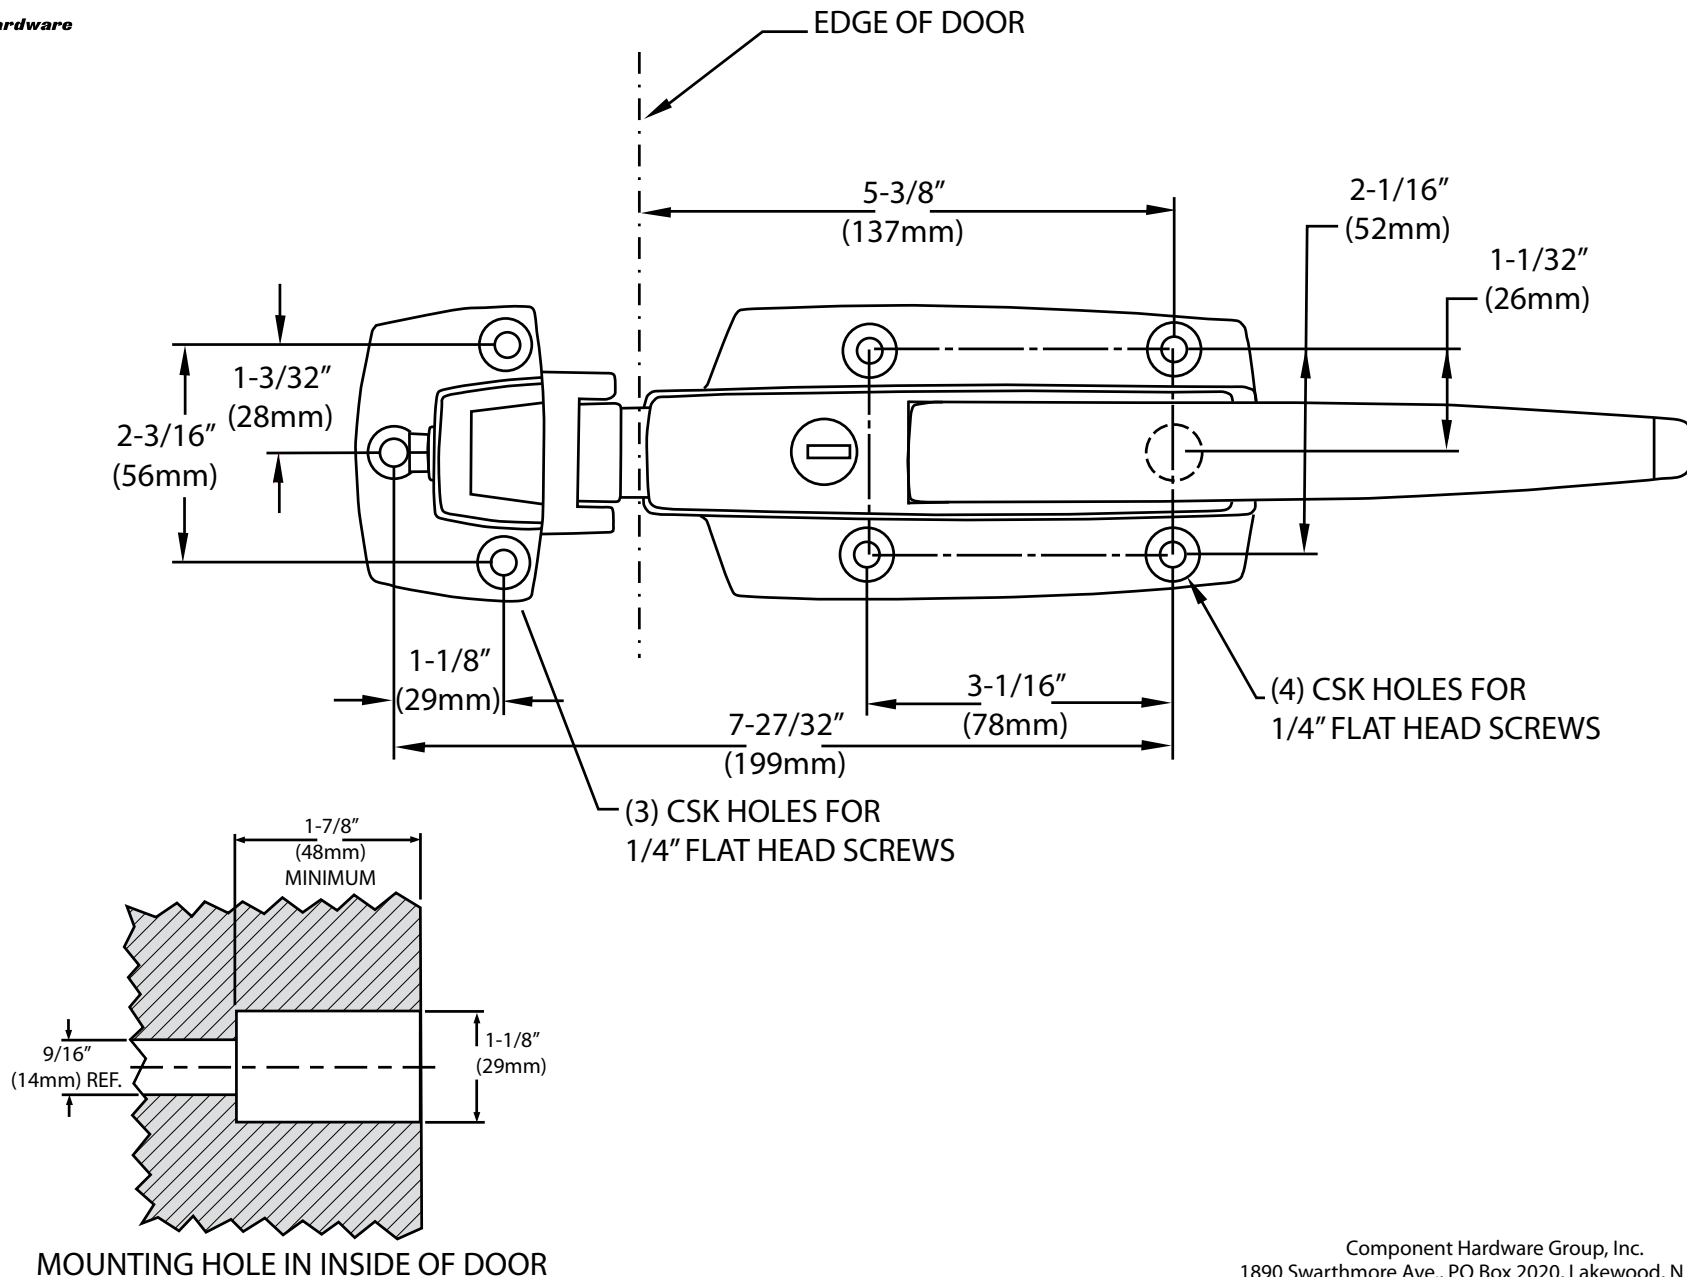

# MOUNTING DIMENSIONS FOR W19 DOOR LATCH

W19 TEMPLATE

EDGE OF DOOR