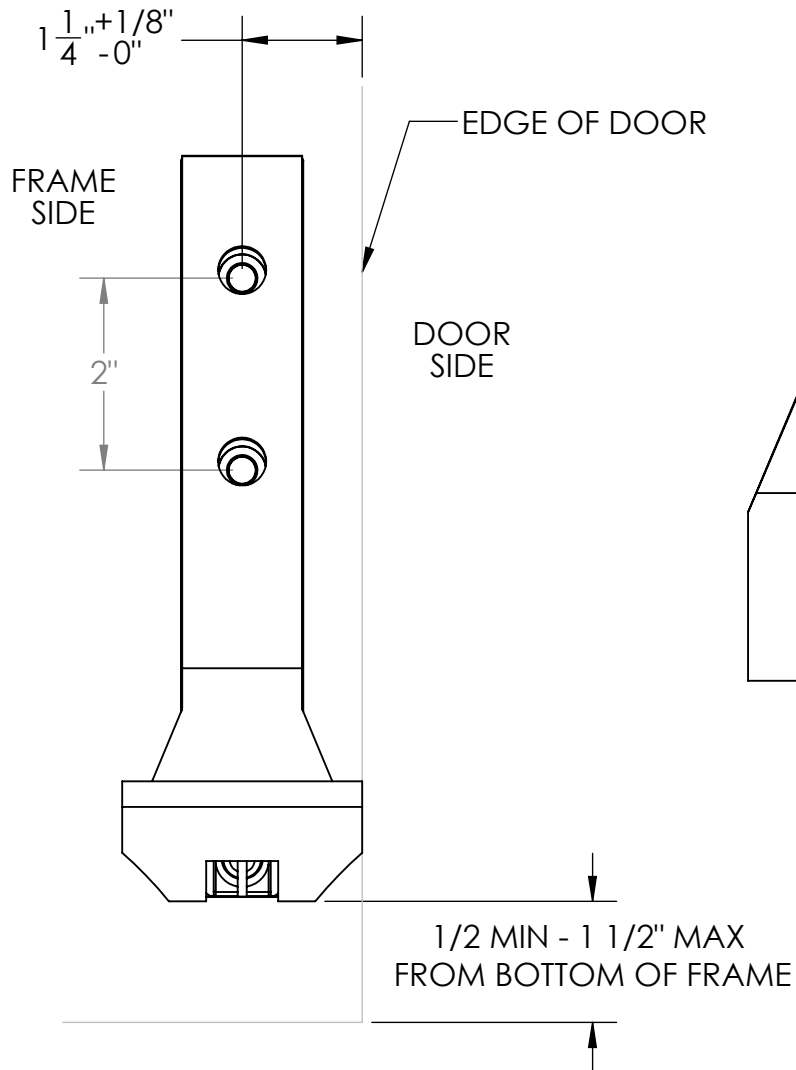

#1

#2

#3

NOTE: DIMENSONS APPLY FOR OFFSET DOORS ALSO

DENT

Dent Design Hardware, Ltd.
Bethlehem, PA 18020 USA

TITLE:

D-82 FOOT PEDAL

SIZE
A

DWG. NO.

REV
2

SCALE: 1:4 SHEET 1 OF 1

Valid: 5/4/17

4x 9/32" THRU HOLES x 1/2" C'SINK FOR
4x 1/4-20 FASTENERS
OR 4x #14 WOOD SCREWS