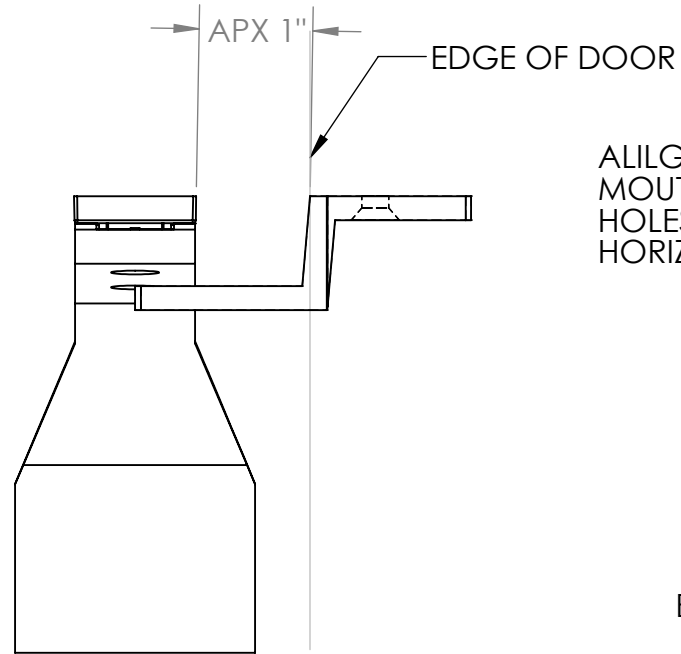

#1

#2

#3

NOTE: DIMENSONS APPLY FOR OFFSET DOORS ALSO

DENT

Dent Design Hardware, Ltd.
Bethlehem, PA 18020 USA

TITLE:

D-82 FOOT PEDAL

SIZE
A

DWG. NO.

REV
2

SCALE: 1:4 SHEET 1 OF 1

Valid: 5/4/17

4x 9/32" THRU HOLES x 1/2" C'SINK FOR
4x 1/4-20 FASTENERS
OR 4x #14 WOOD SCREWS