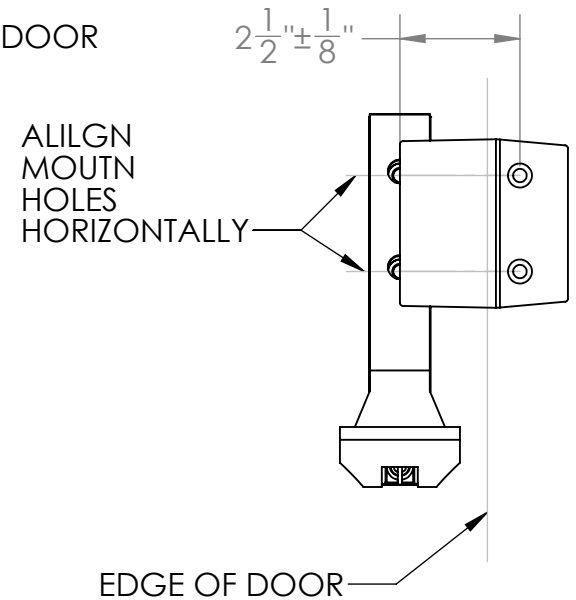

#1

#2

#3

NOTE: DIMENSONS APPLY FOR OFFSET DOORS ALSO

DENT

Dent Design Hardware, Ltd.
Bethlehem, PA 18020 USA

TITLE:

D-82 FOOT PEDAL

SIZE
A

DWG. NO.

REV
2

SCALE: 1:4 SHEET 1 OF 1

Valid: 5/4/17

4x 9/32" THRU HOLES x 1/2" C'SINK FOR
4x 1/4-20 FASTENERS
OR 4x #14 WOOD SCREWS